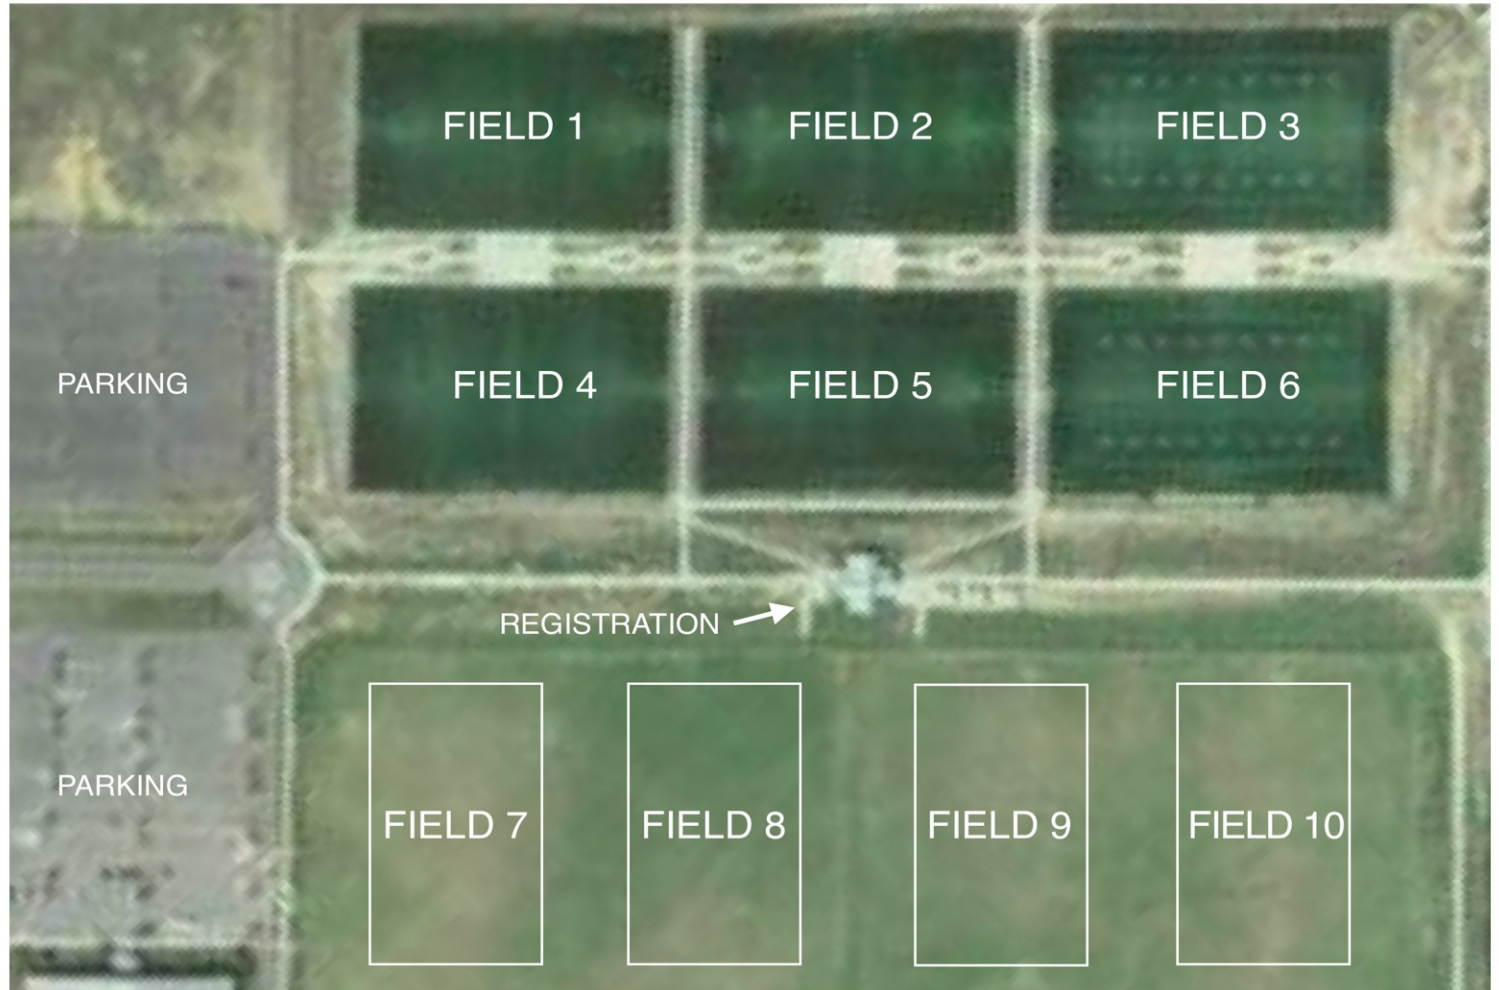

2012 FIELD MAP & SCHEDULE

Tournament Location:

Warhill Sports Complex
5700 Warhill Trail
Williamsburg, VA 23188

Facility Rules:

1. Pets must be leashed at all times and are not permitted within 50-feet of athletic fields or within any fenced athletic areas.
2. Tents are allowed, but only outside fenced athletic areas.
3. Fields have minimal seating. Spectators are welcome to bring portable chairs. Chairs are not permitted on the synthetic turf fields.
4. Smoking is permitted outside the fenced athletic fields. Smoking is prohibited within 50-feet of turf fields.

Time	Field 1	Field 2	Field 3	Field 4	Field 5	Field 6	Field 7	Field 8	Field 9	Field 10
8:00	1: Juice vs Generals	2: Arsenal vs S-B Militia	3: RebeLax vs BattleLAX	4: Tribal Lax vs GonzoxLax	1: Militia vs FuZe	2: BattleLAX Black vs V3	1: BattleLAX vs NoVa Ch.	2: Seal 11 vs V3 LAXI		1: Code vs V3 LAXI
9:00	1: Monster Lax vs BattleLAX	2: V3 LAXI vs Cardinal	3: Fairfax vs The Tribe	4: Stallion vs Pen. Patriots	1: NoVa Ch. vs Patriot	2: BattleLAX vs FuZe	3: Seal 15 vs Arsenal	4: RebeLax vs Wmsbg	6: Arsenal vs Titans	2: BattleLAX vs Cannons
10:00	5: W1 vs W2	6: W3 vs W4	7: L1 vs L2	8: L3 vs L4	3: Pen. Patriots vs W1	4: Team VA vs BattleLAX M	5: NoVa Ch. vs W2	3: BattleLAX vs FuZe	7: L1 vs L2	4: Seal 11 vs Team Va.
11:00	5: W1 vs W2	6: W3 vs W4	7: L1 vs L2	8: L3 vs L4	5: W1 vs W2	6: W3 vs W4	7: L1 vs L2	8: L3 vs L4	3: BattleLAX vs Code	4: Cannons vs V3 LAXI
12:30	10: W7 vs W8	11: L5 vs L6	12: L7 vs L8	8: W3 vs W4	9: W5 vs W6	10: L1 vs L4	11: L2 vs L6	12: L3 vs L5	5: NoVa Cheddar vs FuZe	6: V3 LAXI vs Team Va.
1:30	10: W7 vs W8	11: L5 vs L6	12: L7 vs L8	9: W5 vs W6	10: W7 vs W8	11: L5 vs L6	12: L7 vs L8		5: BattleLAX vs V3LAXI	6: Cannons vs Code
2:30	9: W5 vs W6	13: W8 vs W9	14: L1 vs L5	15: L8 vs L9	16: L2 v L3	9: W5 vs W6	17: L4 vs L6	7: 1st vs 1st	8: 2nd vs 2nd	9: 3rd vs 3rd